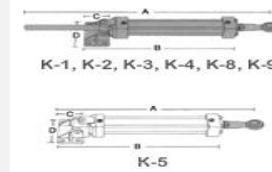

MARINE STEERING SYSTEMS

MECHANICAL

- Rotary, single cable
- Heavy duty, double cable
- Jet Boats

OUTBOARD HYDRAULIC

- Front mount, up to 700 hp
- Low hp systems
- Side mount, up to 600 hp
- Splash well mount

INBOARD MANUAL HYDRAULIC

- 2-line system (meets ABS specs)
- 3-line systems
- Systems for pleasure & work boats
- Systems for inland waterways low torque boats

POWER STEERING ELECTRIC

CATAMARAN STEERING SYSTEMS

FULL POWER STEERING – ELECTRONIC POWER PACKS

POWER STEERING – ORBIT

MANUAL HYDRAULIC SYSTEMS

We are constantly adding new products. If you don't see what you are looking for, give us a call, or visit us at www.cableflexwingear.com